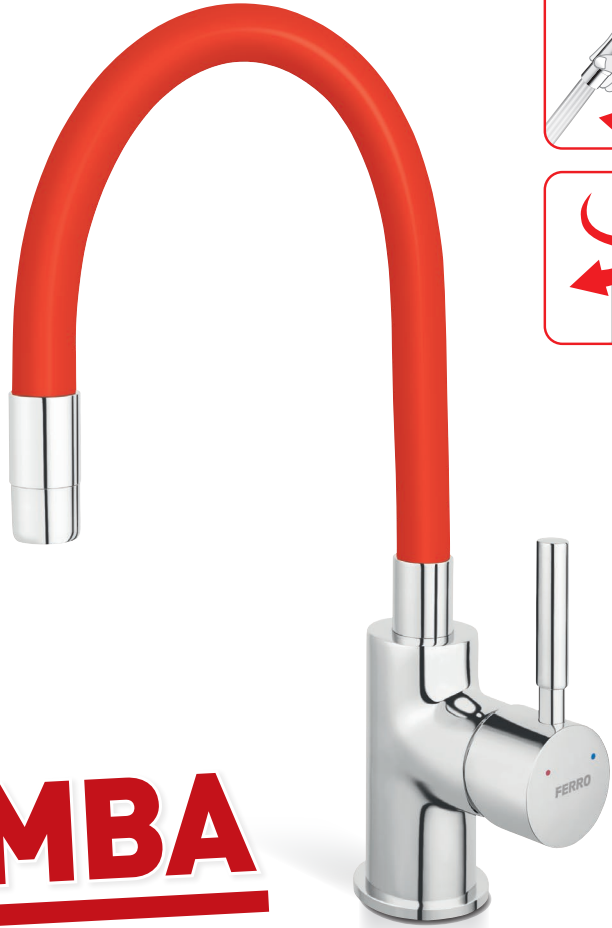

NEW

FERRO®

ZUMBA

Standing sink mixer
with flexible spout

BZA4R

NEW

BZA4R

BZA4P

BZA4M

ZUMBA

BZA4B

BZA4S

BZA4W

BZA4C

BZA4G

Standing sink mixer with flexible spout

BZA4*

- ceramic regulator
- single-hole assembly
- flexible spout
- possibility to freely shape the spout
- possibility to change the colour of the spout
- variable extension of spout from 150 mm to 350 mm
- variable spout height from 280 mm to 440 mm
- M22x1 flow regulator
- flexible connector G3/8 – M10x1
- chrome

FLEXIBLE SPOUT

ROTATIONAL SPOUT

CERAMIC REGULATOR

AERATED FLOW

CHROME

POSSIBILITY TO PURCHASE A COLOURED SPOUT