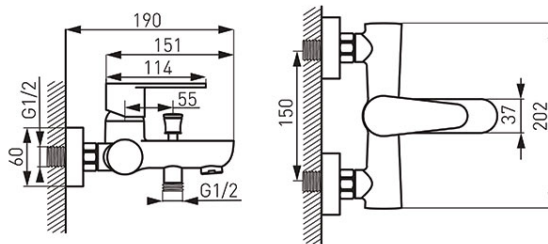

Code: BAG1

Algeo - Wall-mounted bath mixer

<https://www.ferrocompany.com/product-4424-BAG1.html>Individual packaging: **1, package with bar code allowing for retail sale**Collective packaging: **12**

- shower set not included
- ceramic cartridge
- automatic automatic bath/shower switch
- flow regulator M24x1
- excentric G $\frac{1}{2}$ spacing 150 \pm 20 mm
- chrome finishing