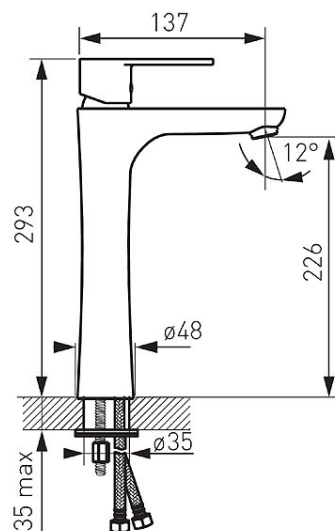

Code: BAG2L

Algeo - standing counter washbasin mixer

<https://www.ferrocompany.com/product-5453-BAG2L.html>Individual packaging: **1, package with bar code allowing for retail sale**Collective packaging: **12**

- ceramic regulator
- single-hole assembly
- M24x1 aerator
- flexible connectors G3/8 - M10x1
- chrome