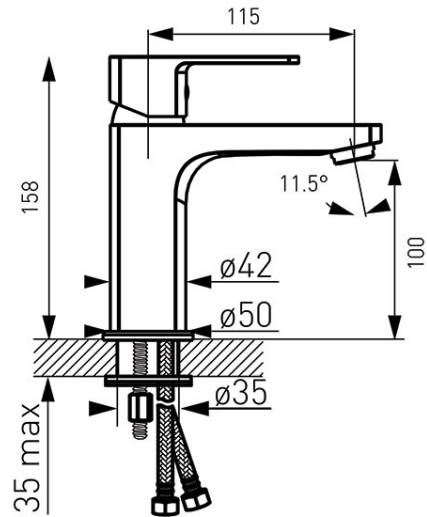

Code: BLB2VL

Alba VerdeLine - standing washbasin mixer

<https://www.ferrocompany.com/product-5527-BLB2VL.html>Individual packaging: **1, package with bar code allowing for retail sale**

- ceramic regulator
- single-hole assembly
- G5/4 automatic drain plug klik-clak
- FerroAirMix M24x1 aerator
- Easy Clean System - lime scale simple to remove
- flexible connectors G3/8 - M10x1
- chrome