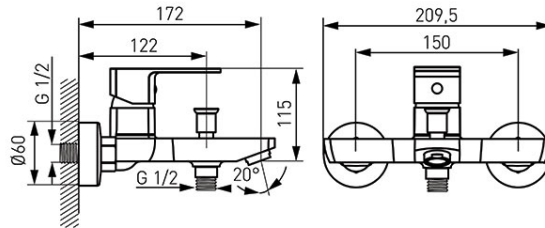

Code: BLB1VL

Alba VerdeLine - wall-mounted bath mixer

<https://www.ferrocompany.com/product-5526-BLB1VL.html>Individual packaging: **1, package with bar code allowing for retail sale**

- ceramic regulator
- wall mounted
- bath/shower switch
- M24x1 aerator
- water flow limiter for shower
- G1/2 eccentric connection spacing 150 ± 20 mm
- shower set not included
- chrome