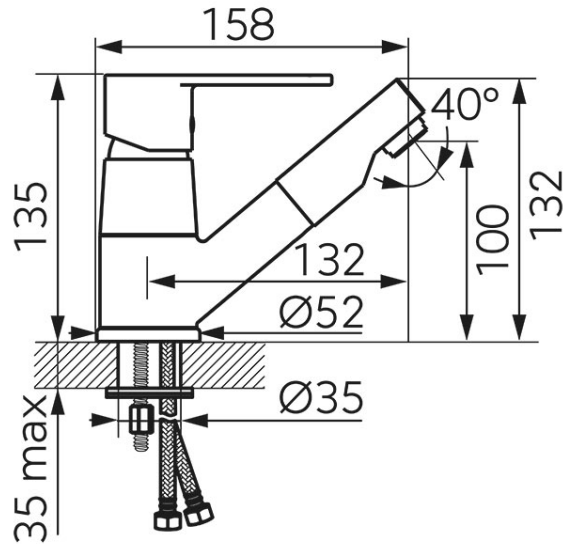

Code: BAG2APO

Algeo - washbasin mixer with pull-out spout

<https://www.ferrocompany.com/product-6447-BAG2APO.html>

Individual packaging: **1, package with bar code allowing for retail sale**

- ceramic cartridge
- single hole assembly
- M24x1 flow regulator
- swivel spout
- pull-out brass spray handle
- G3/8 - M10x1 flexible connections
- finish: chrome